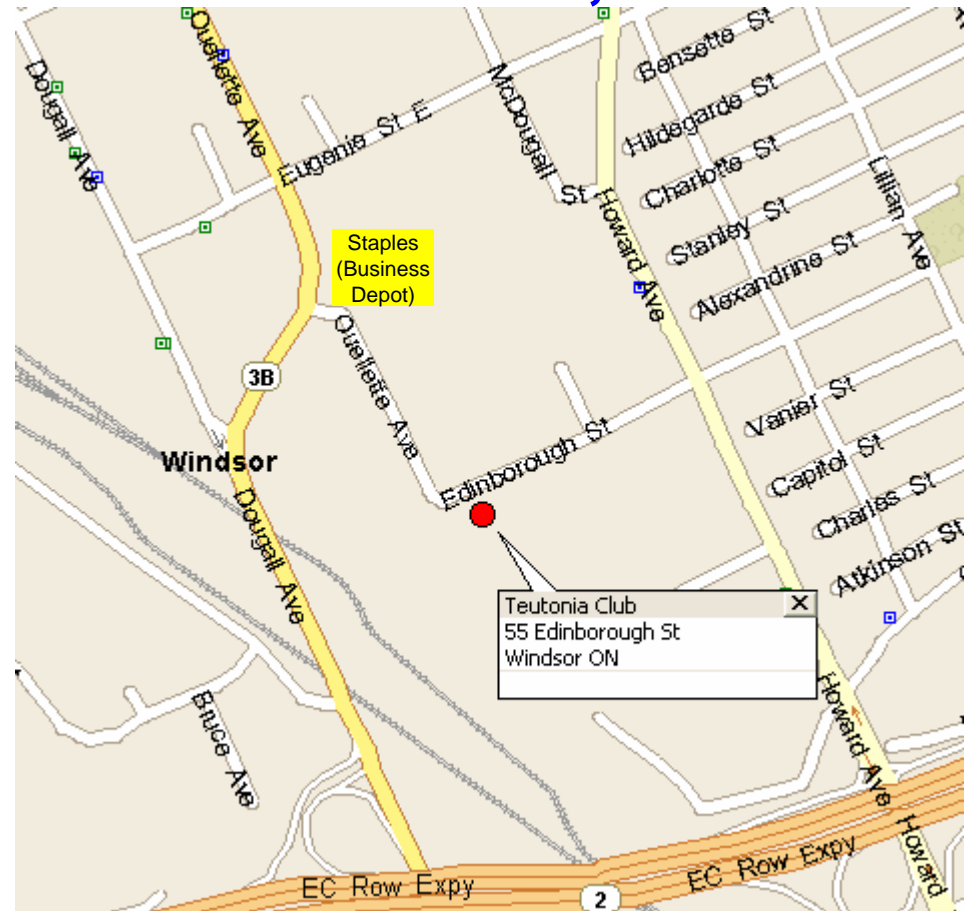

Directions to Teutonia Club – Windsor, Ontario

From Tunnel – USA (suggested route)

- Immediately after customs, turn LEFT on Park St
- Turn LEFT (south) on Ouellette Ave
- Travel on Ouellette for 4 km (just under 2.5 miles)
- Turn LEFT onto the continuation of Ouellette Ave. It is immediately AFTER the Eugenie traffic light (SEE MAP).
- Ouellette Ave will turn to the left and become Edinborough St, and the field is on the right.

From Ambassador Bridge – USA (alternate route)

- Proceed south on Huron Church Road
- Go EAST on E.C. Row Expressway
- Exit at Dougall Ave, and turn LEFT (north)
- From Dougall, turn RIGHT at the first side street, Ouellette Ave. (it's just as you're going around the bend in the road, before the traffic light at Eugenie, see map)
- Ouellette Ave will turn to the left and become Edinborough St, and the field is on the right.