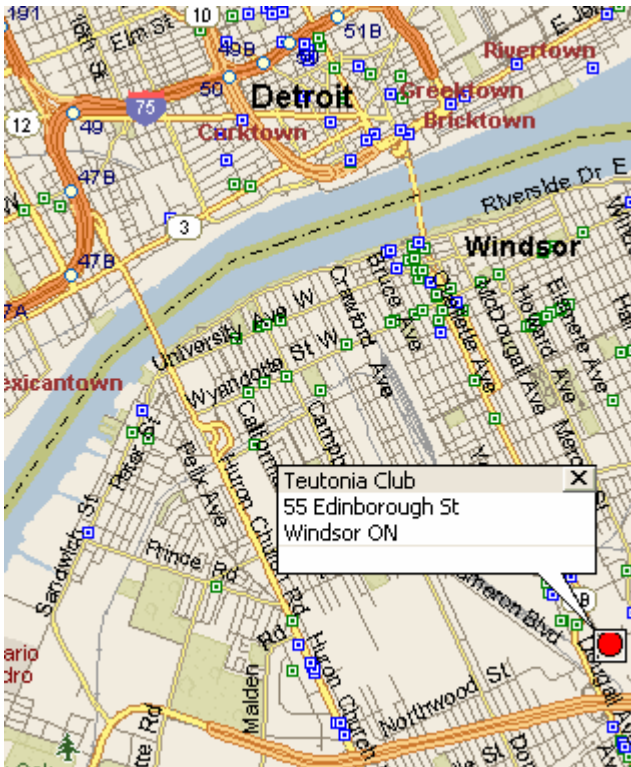

Directions to Teutonia Club – Windsor, Ontario

From Tunnel – USA (suggested route)

- Immediately after customs, turn LEFT on Park St
- Turn LEFT (south) on Ouellette Ave
- Travel on Ouellette for 4 km (just under 2.5 miles)
- Turn LEFT onto the continuation of Ouellette Ave. It is immediately AFTER the Eugenie traffic light (SEE MAP).
- Ouellette Ave will turn to the left and become Edinborough St, and the field is on the right.

From Ambassador Bridge – USA (alternate route)

- Proceed south on Huron Church Road
- Go EAST on E.C. Row Expressway
- Exit at Dougall Ave, and turn LEFT (north)
- From Dougall, turn RIGHT at the first side street, Ouellette Ave. (it's just as you're going around the bend in the road, before the traffic light at Eugenie, see map)
- Ouellette Ave will turn to the left and become Edinborough St, and the field is on the right.